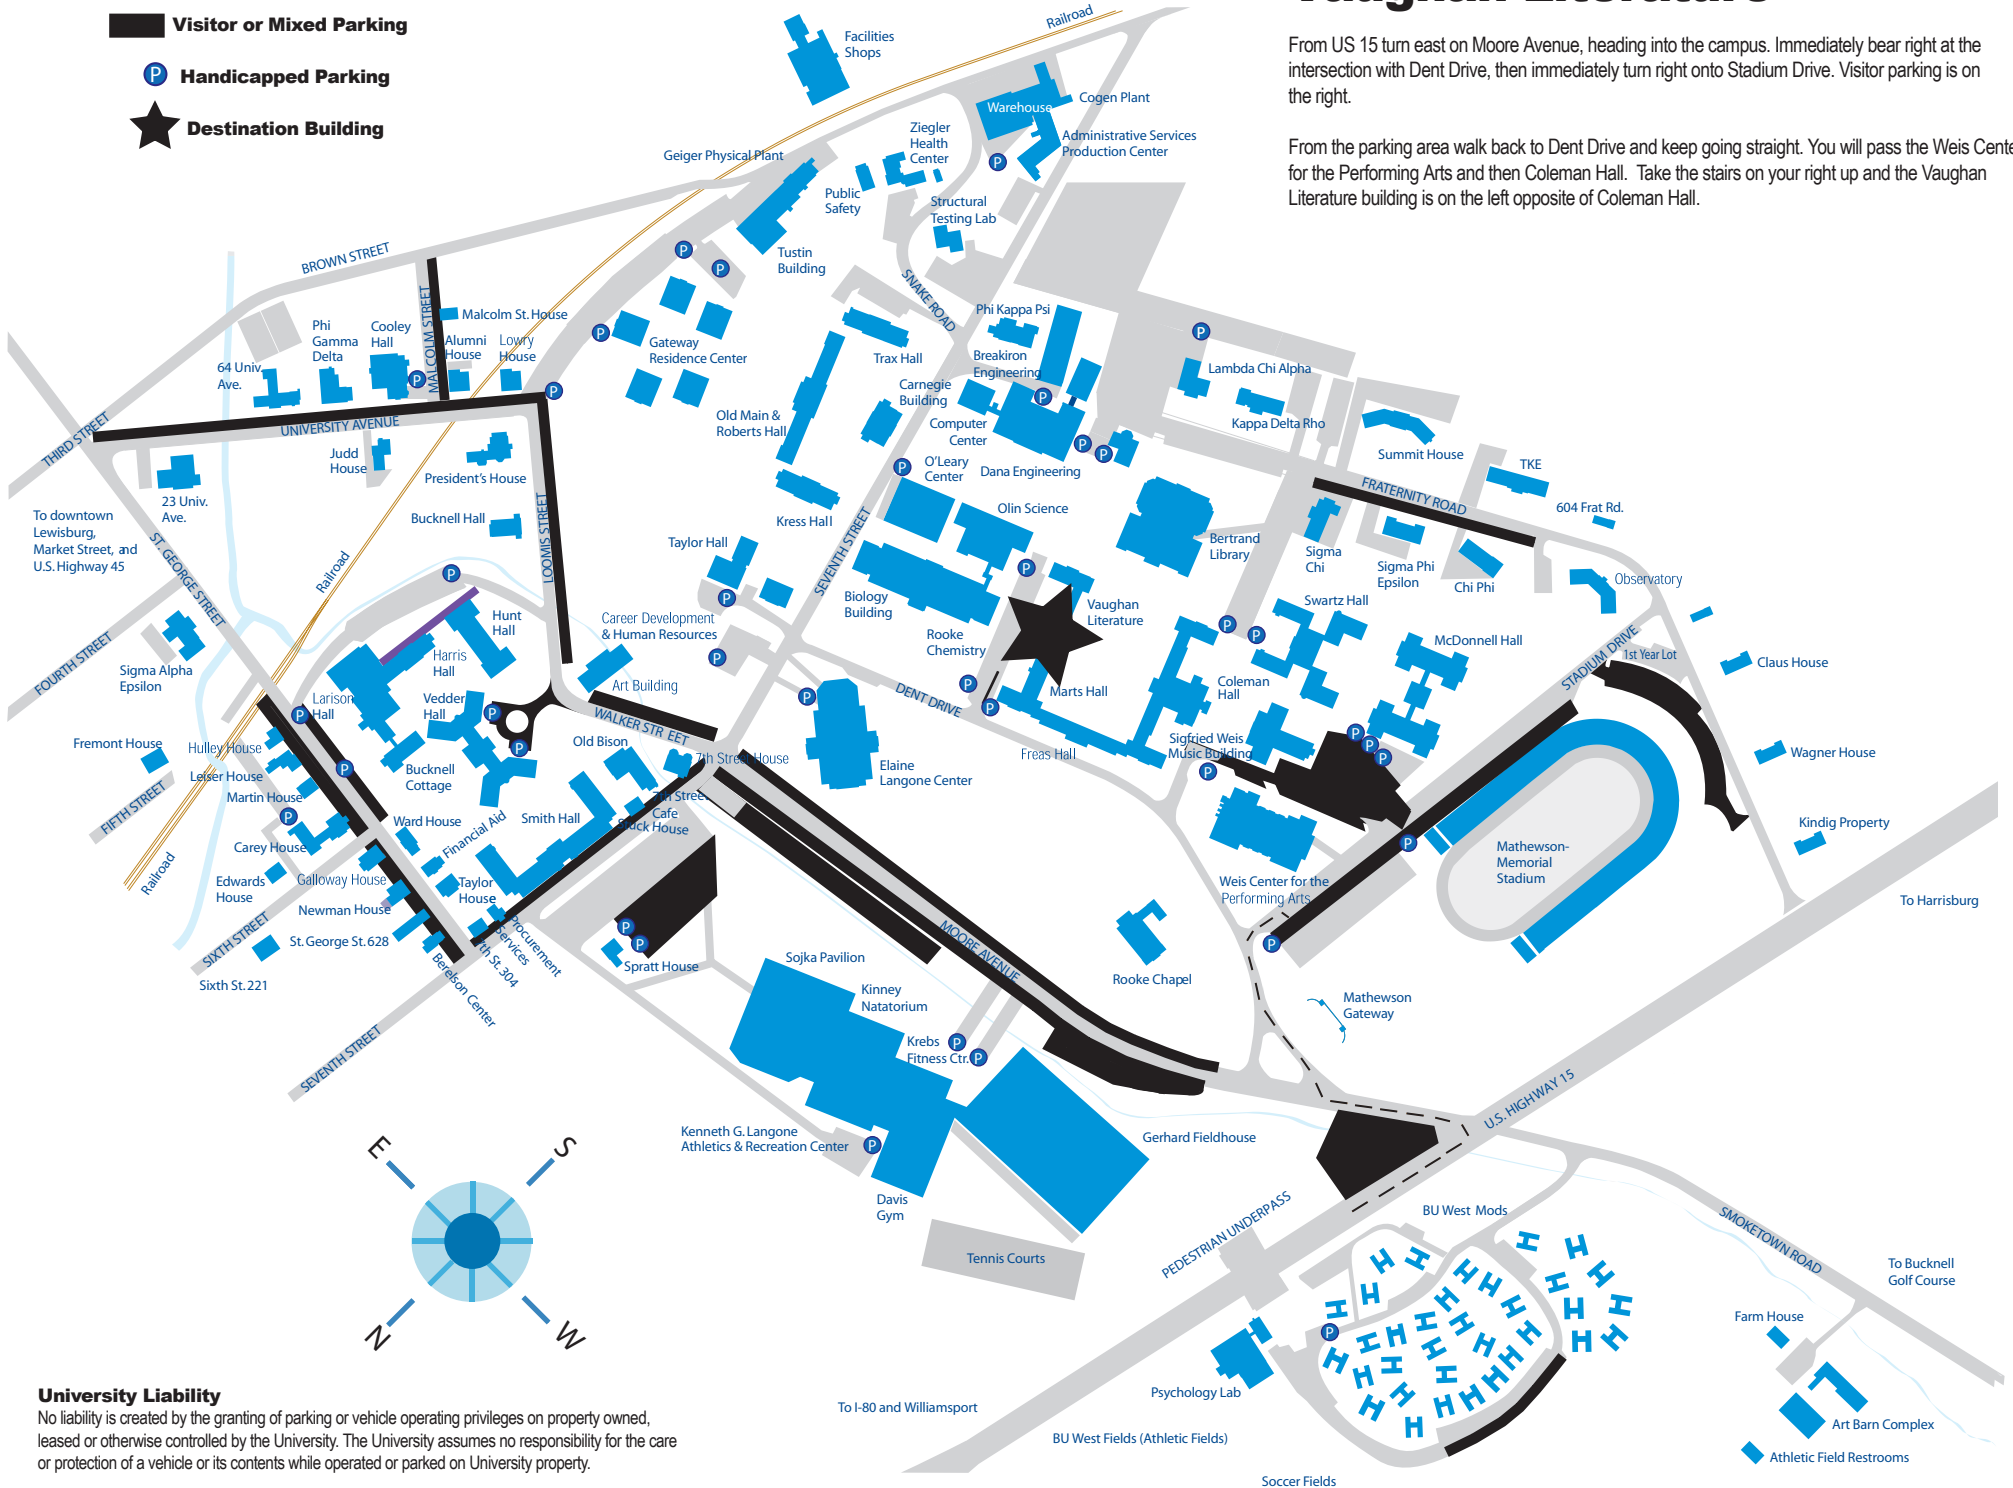

**Please Observe All Parking and Traffic Signs**

-  Visitor or Mixed Parking
-  Handicapped Parking
-  Destination Building

# Vaughan Literature

From US 15 turn east on Moore Avenue, heading into the campus. Immediately bear right at the intersection with Dent Drive, then immediately turn right onto Stadium Drive. Visitor parking is on the right.

From the parking area walk back to Dent Drive and keep going straight. You will pass the Weis Center for the Performing Arts and then Coleman Hall. Take the stairs on your right up and the Vaughan Literature building is on the left opposite of Coleman Hall.